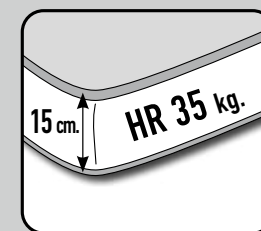

ALTURA
ASIENTO 46

209 (cama 140)

SOFÁ CAMA CON SISTEMA DE GUÍAS EN BRAZOS Y TRASERA - CABEZALES ABATIBLES CROMADOS

Tarifa en puntos

SOFÁS CAMA - SISTEMA ORIGINAL ITALIANO		DESCRIPCIÓN	S/O	S/A	S/B	S/C	S/D
		SOFÁ CAMA 160 x 200 CMS. (COLCHÓN HR 35 KG.) SOFÁ CAMA 140 x 200 CMS. (COLCHÓN HR 35 KG.)	795 755	820 780	845 805	870 830	895 855
		SOFÁ CAMA 160 x 200 CMS. (COLCHÓN HR 35 KG.) + CHAISE. ARCÓN 197 CM. SOFÁ CAMA 140 x 200 CMS. (COLCHÓN HR 35 KG.) + CHAISE. ARCÓN 197 CM.	1150 1110	1195 1155	1245 1205	1295 1255	1340 1300
		SOFÁ CAMA 160 x 200 CMS. (COLCHÓN HR 35 KG.) + CHAISE. ARCÓN 150 CM. SOFÁ CAMA 140 x 200 CMS. (COLCHÓN HR 35 KG.) + CHAISE. ARCÓN 150 CM.	1095 1055	1140 1100	1190 1150	1240 1200	1285 1245
		SOFÁ CAMA 160 x 200 CMS. (HR 35 KG.) + CHAISE. RINCONERA FIJA 200 CM. SOFÁ CAMA 140 x 200 CMS. (HR 35 KG.) + CHAISE. RINCONERA FIJA 200 CM.	1220 1160	1260 1200	1315 1255	1370 1310	1435 1375
MÓDULOS SUELTOS		DESCRIPCIÓN	S/O	S/A	S/B	S/C	S/D
		MÓDULO SOFÁ CAMA 1 BRAZO 160 x 200 CMS. (COLCHÓN HR 35 KG.) MÓDULO SOFÁ CAMA 1 BRAZO 140 x 200 CMS. (COLCHÓN HR 35 KG.)	745 705	770 730	795 755	820 780	845 805
		MÓDULO CHAISELONGUE ARCÓN 80 x 197 CM. MÓDULO CHAISELONGUE ARCÓN 80 x 150 CM. MÓDULO CHAISELONGUE RINCONERA FIJA 80 x 200 CM.	405 350 455	425 370 470	450 395 500	475 420 530	495 440 570

- **BRAZOS SIEMPRE FIJOS** CON ARCÓN.
- LOS MÓDULOS CAMA **NO** SE PUEDEN COMBINAR CON LOS MÓDULOS DESLIZANTES.
- LOS MÓDULOS CAMA SOLO SE PUEDEN COMBINAR CON LOS MÓDULOS CHAISELONGUE.

COLCHONES

POR DEFECTO