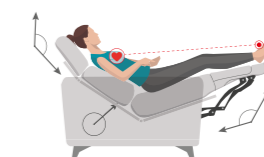

CONTROL DE RECLINACIÓN
CONTRÔLE D'INCLINAISON