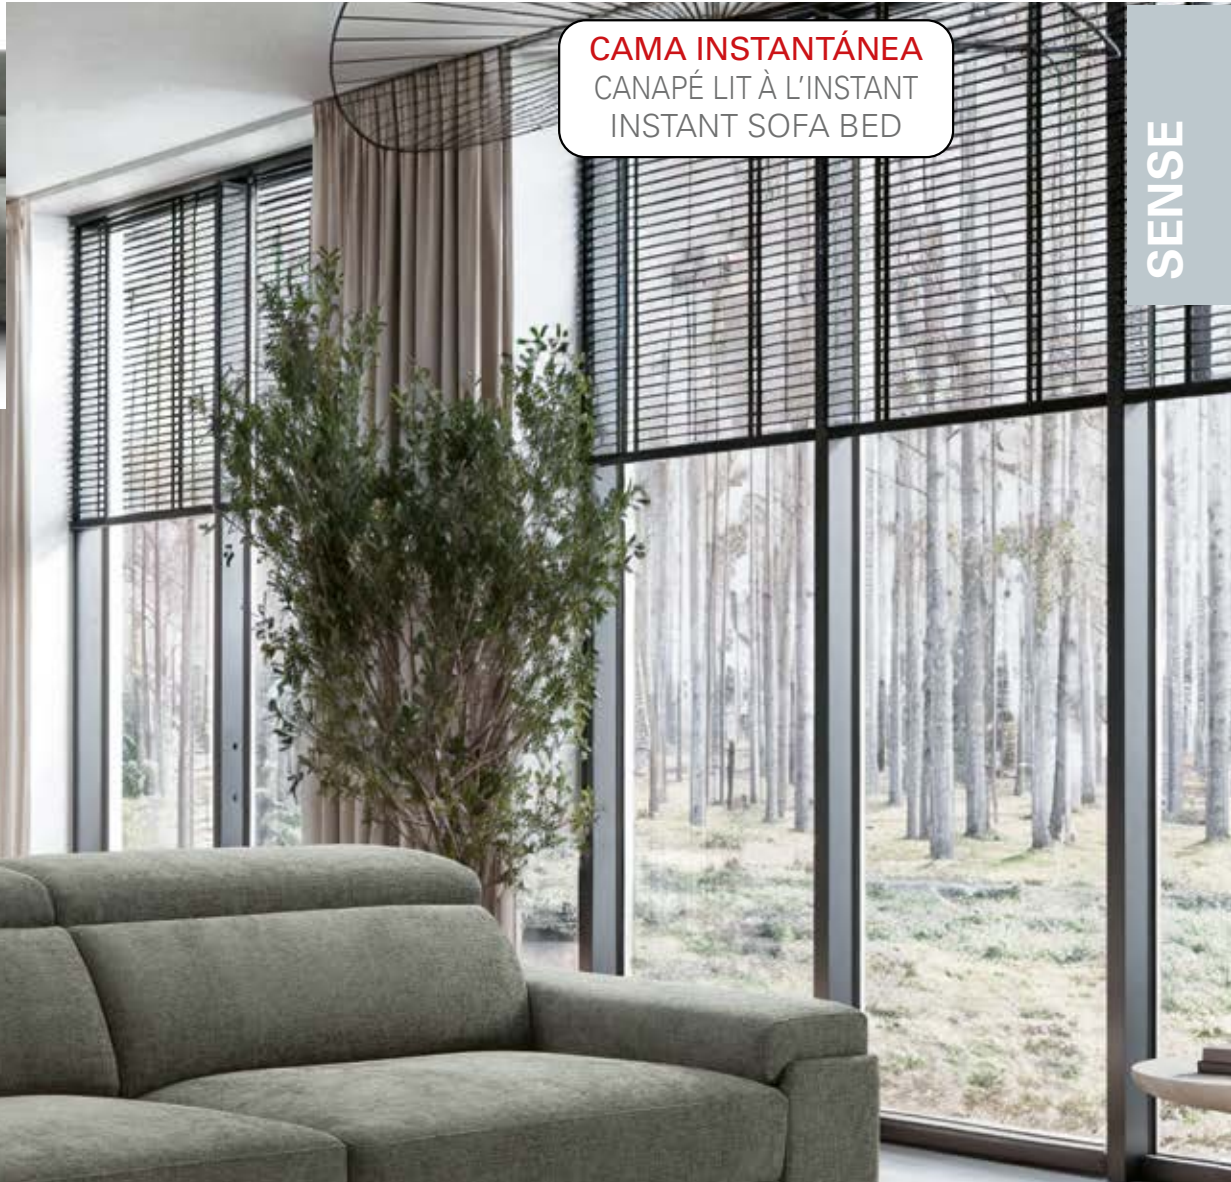

SENSE

ASIENTOS Y BRAZOS-ARCÓN DESLIZANTES DE CARRO Y PATA ALTA

ASSISES ET ACCOUDOIR-COFFRE COULISSANTES AVEC ROUES ET PIED HAUT

SLIDING SEATS AND ARMS-CHEST WITH WHEELS AND HIGH LEG

VANGUARDIA

**ASIENTOS CON MUELLES
ENSACADOS 8 CM.**

DESGLIZANTES - FIJOS

SENSE

**CAMA INSTANTÁNEA
CANAPÉ LIT À L'INSTANT
INSTANT SOFA BED**