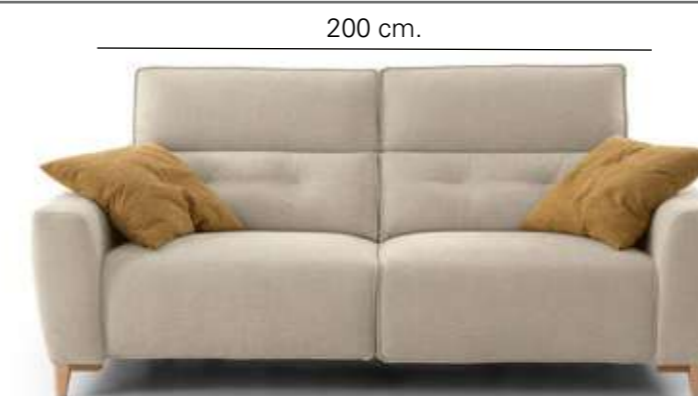

Módulo Chaiselongue rinconera fija 100 x 200 cm. + 2 Módulos relax motorizados 78 cm. + Módulo relax motorizado 1 brazo de 78 cm.
* ESTA COMPOSICIÓN INCLUYE 3 COJINES DE ADORNO C36.

Module Chaiselongue-angle fixe 100x200 cm. + 2 Modules relax motorisés 78cm. + Module relax motorisé 1 accouoir 78 cm.
* CETTE COMPOSITION COMPRED 3 COUSSINS DÉCO C36.

Fixed Chaiselongue-corner unit 100 x 200 cm. + 2 x 78 cm. electric reclining unit + 1 x 78 cm. electric reclining unit R/A.
* THIS COMPOSITION INCLUDES 3 DECORATIVE CUSHIONS C36.

Sofá 2 relax 78 cm. + Chaiselongue rinconera fija 100 x 200 cm.
* ESTA COMPOSICIÓN INCLUYE 3 COJINES DE ADORNO C36.

Canapé avec 2 relax motorisés de 78 cm. + Chaiselongue angle-fixe 100 x 200 cm.
* CETTE COMPOSITION COMPRED 3 COUSSINS DÉCO C36.

Sofa with 2 x 78 cm. electric reclining seats + Fixed Chaiselongue-corner unit 100 x 200 cm.
* THIS COMPOSITION INCLUDES 3 DECORATIVE CUSHIONS C36.

* ESTA COMPOSICIÓN INCLUYE 3 COJINES DE ADORNO C36.
* CETTE COMPOSITION COMPRED 3 COUSSINS DÉCO C36.
* THIS COMPOSITION INCLUDES 3 DECORATIVE CUSHIONS C36.

Módulo relax motorizado 1 br. de 78 cm. + Módulo relax motorizado 78 cm. + Módulo rincón 105 x 105 cm. + Módulo relax motorizado 78 cm. + Módulo relax motorizado 1 br. de 78 cm.
Module relax motorisé 1 accouoir 78 cm. + Module relax motorisé 78 cm. + Module coin 105 x 105 cm. + Module relax motorisé 78 cm. + Module relax motorisé 1 accouoir 78 cm.
1 x 78 cm. electric reclining unit L/A + 1 x 78 cm. electric reclining unit N/A. + Corner unit 105 x 105 cm. + 1 x 78 cm. electric reclining unit N/A. + 1 x 78 cm. electric reclining unit R/A.

Sofá 2 relax 78 cm. + Chaiselongue fija 100 x 175 cm.
* ESTA COMPOSICIÓN INCLUYE 3 COJINES DE ADORNO C36.