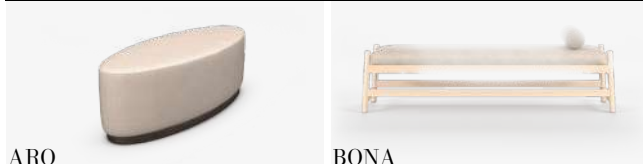

BONA

Cantidades mínimas | Minimum quantities | Quantités minimales

ARQ