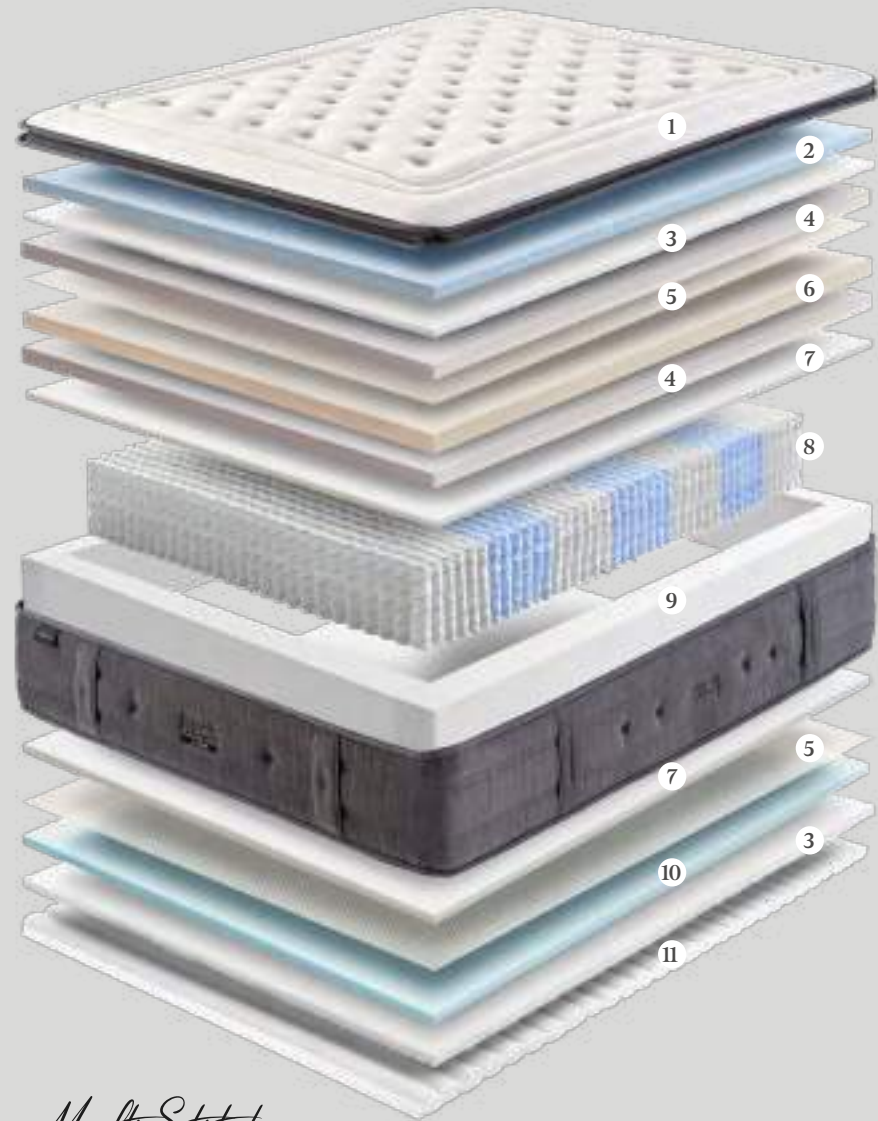

Itech 7z

1. 1 **STRETCH** 4D
2. 2 **VISCOx2** Titanium'GEL
3. 3 **THERMO** FIBER
4. 4 *Super Soft*
5. 5 **TEX** REFORCED
6. 6 **AQUAPUR**® BIO
7. 7 **AQUAPUR**® FIRM
8. 8 **COMFORTSAC**® 7 ZONES · FIRM
9. 9 **REINFORCED** FRAME
10. 10 **HighFoam**
11. 11 **airtex**®

ES Elaborado con la mejor tecnología: Un fuelle exclusivo de Visco + HR Aquapur Bio 55 kg y un núcleo firme de 7 zonas. Su diseño con aireadores laterales mejoran la ventilación.

EN Made using the latest technology: an exclusive integrated pillowtop made of Visco + HR Aquapur Bio 55 kg and a firm 7-zone core for superior comfort. This mattress is designed with side air vents for improved ventilation.

ComfortSac® 7z FIRM, Aquapur® Bio

Multi Stitch

Grosor / Thickness: 33 cm

Muelles / Springs: 1500 (150x190)

ADAPTABILIDAD
FIRSTCOMFORT ● ● ● ● ●

FIRMEZA
FIRMNESS ● ● ● ● ●

GMR215	80-90	105-110	120-135	140-150	160	180	200
180/190	632	715	840	915	1020	1150	1265
200	714	808	949	1034	1152	1299	1429

Precio en puntos. Medidas en cm. / Price in points. Size in cm.