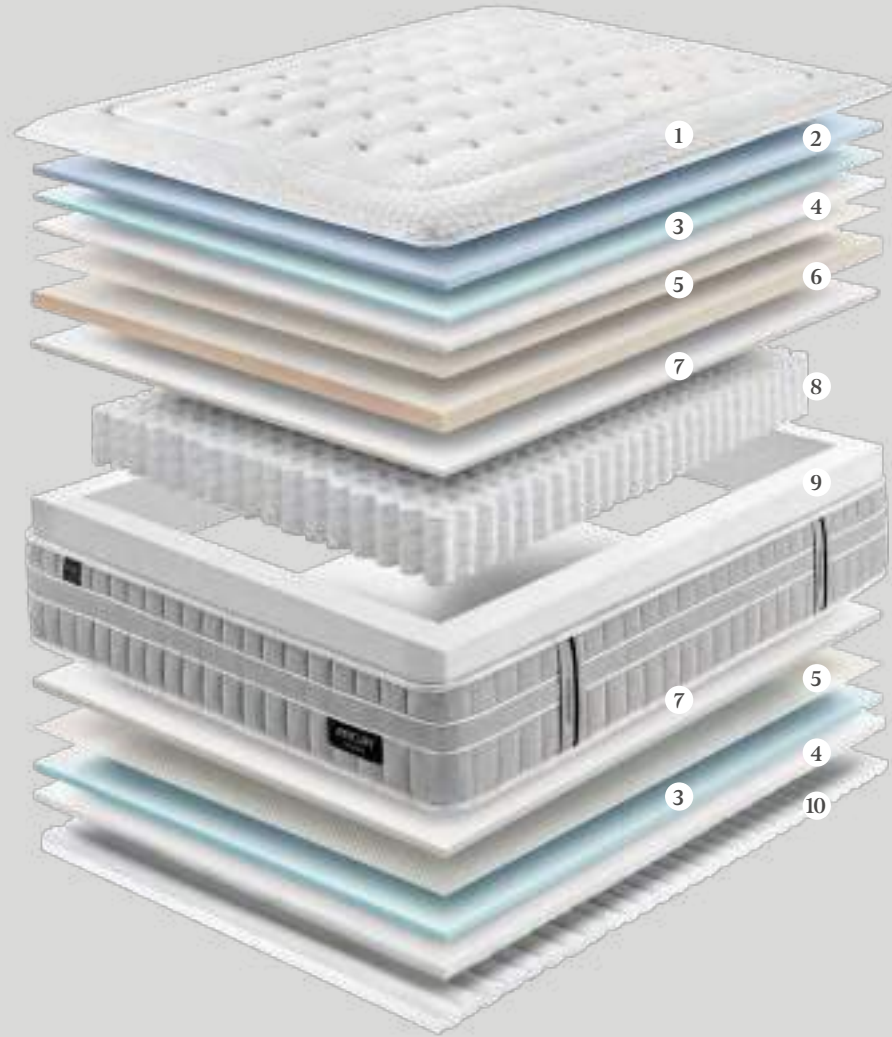

1. 1 **STRETCH** 4D
2. 2 **VISCOx2** Titanium GEL
3. 3 **HighFoam**
4. 4 **THERMO** FIBER
5. 5 **TEX** REFORCED
6. 6 **AQUAPUR** BIO
7. 7 **AQUAPUR** FIRM
8. 8 **SPRINGSAC** FIRM
9. 9 **REINFORCED** FRAME
10. 10 **airtex**

Mercury FIRM

ES Colchón con una alta resiliencia gracias a la capa de Aquapur® Bio 55kg. La carcasa Springsac® Firm corregirá tu postura durante el sueño.

EN High resilience mattress thanks to the use of Aquapur® Bio 55kg technology. The Springsac® Firm core will support your body in perfect posture.

SpringSac® FIRM, Aquapur® Bio